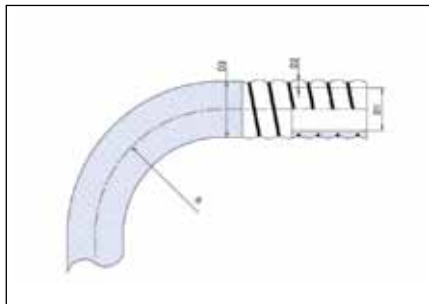

## Type TWFB1 Smooth bore flexible Teflon® hose with stainless steel helix and high tensile stainless steel braid.

**Construction:**

Ultra hygienic non-convoluted PTFE (polytetrafluorethylene) liner with stainless steel helix and a AISI 304 high tensile, stainless steel braid. The hose has exceptionally good vacuum- and kink resistance properties for extreme performance. Smoothflex should be specified for applications where Ultra hygienic nonconvoluted hose and high flexibility are imperative, e.g. Food, Bio, Pharmaceutical and Cosmetic industry.

Only available in complete hose assembly form.

TEMP. -70°C +260°C

Size	D1	D2	D3	R	WP	BP	vacuum	Wt	Ref.	Ref.
	min.	min.	min.	mm	Bar20°C		mbar20°C	gr/m	virgin	Antistatic
1/2"	11.50	1.25	17.80	38	50	250	887	290	TWFB1012	TAWFB1012
5/8"	15.50	1.25	21.80	42	50	250	887	361	TWFB1016	TAWFB1016
3/4"	20.00	1.5	26.70	50	60	290	887	430	TWFB1020	TAWFB1020
1"	22.80	1.5	29.80	70	40	210	887	653	TWFB1025	TAWFB1025
1 1/4"	30.50	1.5	37.50	85	45	210	887	750	TWFB1032	TAWFB1032
1 1/2"	36.50	2	46.50	100	40	175	887	800	TWFB1040	TAWFB1040
2"	48.50	2	58.30	140	25	135	887	950	TWFB1050	TAWFB1050

## Type TWF SB1EP. Smooth bore flexible PTFE hose with stainless steel helix and EPDM vulcanized high tensile stainless steel braid.

**Construction:**

Ultra hygienic non-convoluted PTFE (polytetrafluorethylene) liner with stainless steel helix and a AISI 304 high tensile, stainless steel braid.