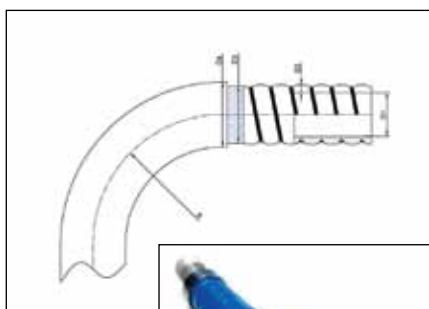

## Type TWFB1 Smooth bore flexible Teflon® hose with stainless steel helix and high tensile stainless steel braid.

**Construction:**

Ultra hygienic non-convoluted PTFE (polytetrafluorethylene) liner with stainless steel helix and a AISI 304 high tensile, stainless steel braid. The hose has exceptionally good vacuum- and kink resistance properties for extreme performance. Smoothflex should be specified for applications where Ultra hygienic nonconvoluted hose and high flexibility are imperative, e.g. Food, Bio, Pharmaceutical and Cosmetic industry.

Only available in complete hose assembly form.

TEMP. -70°C +260°C

Size	D1	D2	D3	R	WP	BP	vacuum	Wt	Ref.	Ref.
	min.	min.	min.	mm	Bar20°C		mbar20°C	gr/m	virgin	Antistatic
1/2"	11.50	1.25	17.80	38	50	250	887	290	TWFB1012	TAWFB1012
5/8"	15.50	1.25	21.80	42	50	250	887	361	TWFB1016	TAWFB1016
3/4"	20.00	1.5	26.70	50	60	290	887	430	TWFB1020	TAWFB1020
1"	22.80	1.5	29.80	70	40	210	887	653	TWFB1025	TAWFB1025
1 1/4"	30.50	1.5	37.50	85	45	210	887	750	TWFB1032	TAWFB1032
1 1/2"	36.50	2	46.50	100	40	175	887	800	TWFB1040	TAWFB1040
2"	48.50	2	58.30	140	25	135	887	950	TWFB1050	TAWFB1050

## Type TWF SB1EP. Smooth bore flexible PTFE hose with stainless steel helix and EPDM vulcanized high tensile stainless steel braid.

**Construction:**

Ultra hygienic non-convoluted PTFE (polytetrafluorethylene) liner with stainless steel helix and a AISI 304 high tensile, stainless steel braid.

The hose has exceptionally good vacuum - and kink resistance properties for extreme performance.

Smooth Flow® should be specified for applications where Ultra hygienic non-convoluted hose and high flexibility are imperative, e.g. Food, Bio, Pharmaceutical and Cosmetic industry.